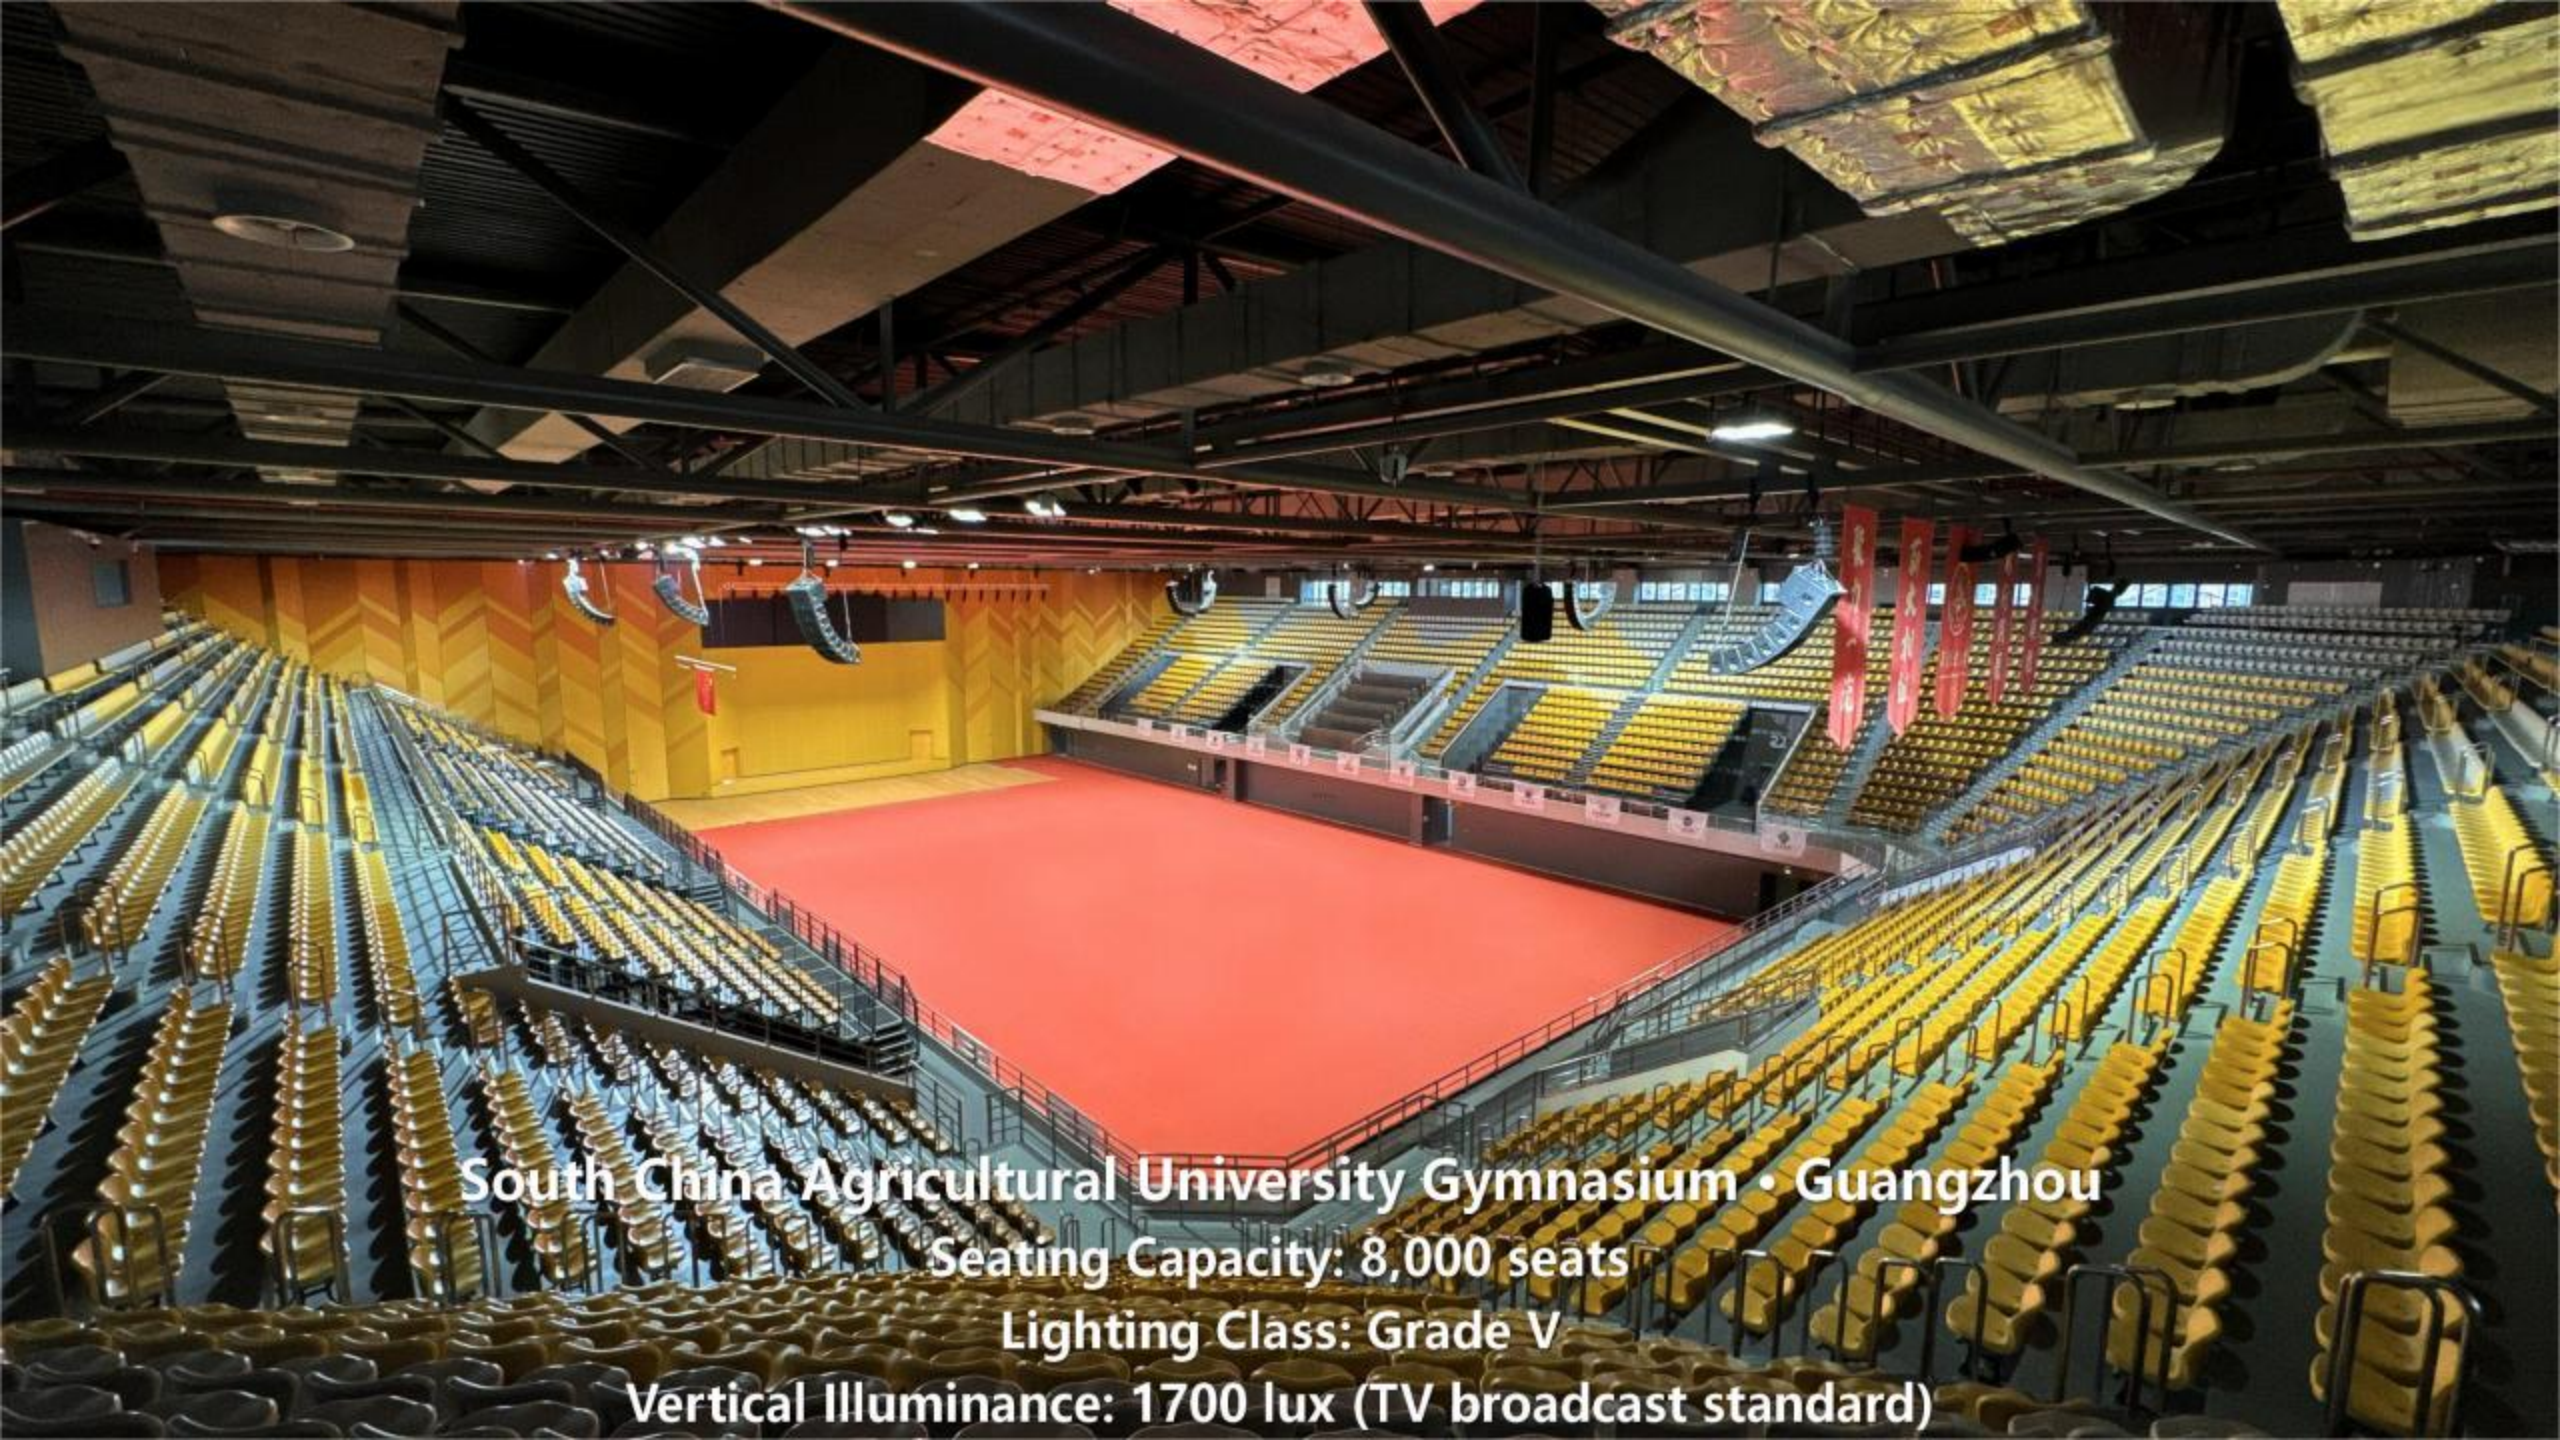

Lighting Class: Grade V

Vertical Illuminance: 1400 lux (TV broadcast standard)

Hosted Events: 25th Shandong Provincial Games

South China Agricultural University Gymnasium • Guangzhou

Seating Capacity: 8,000 seats