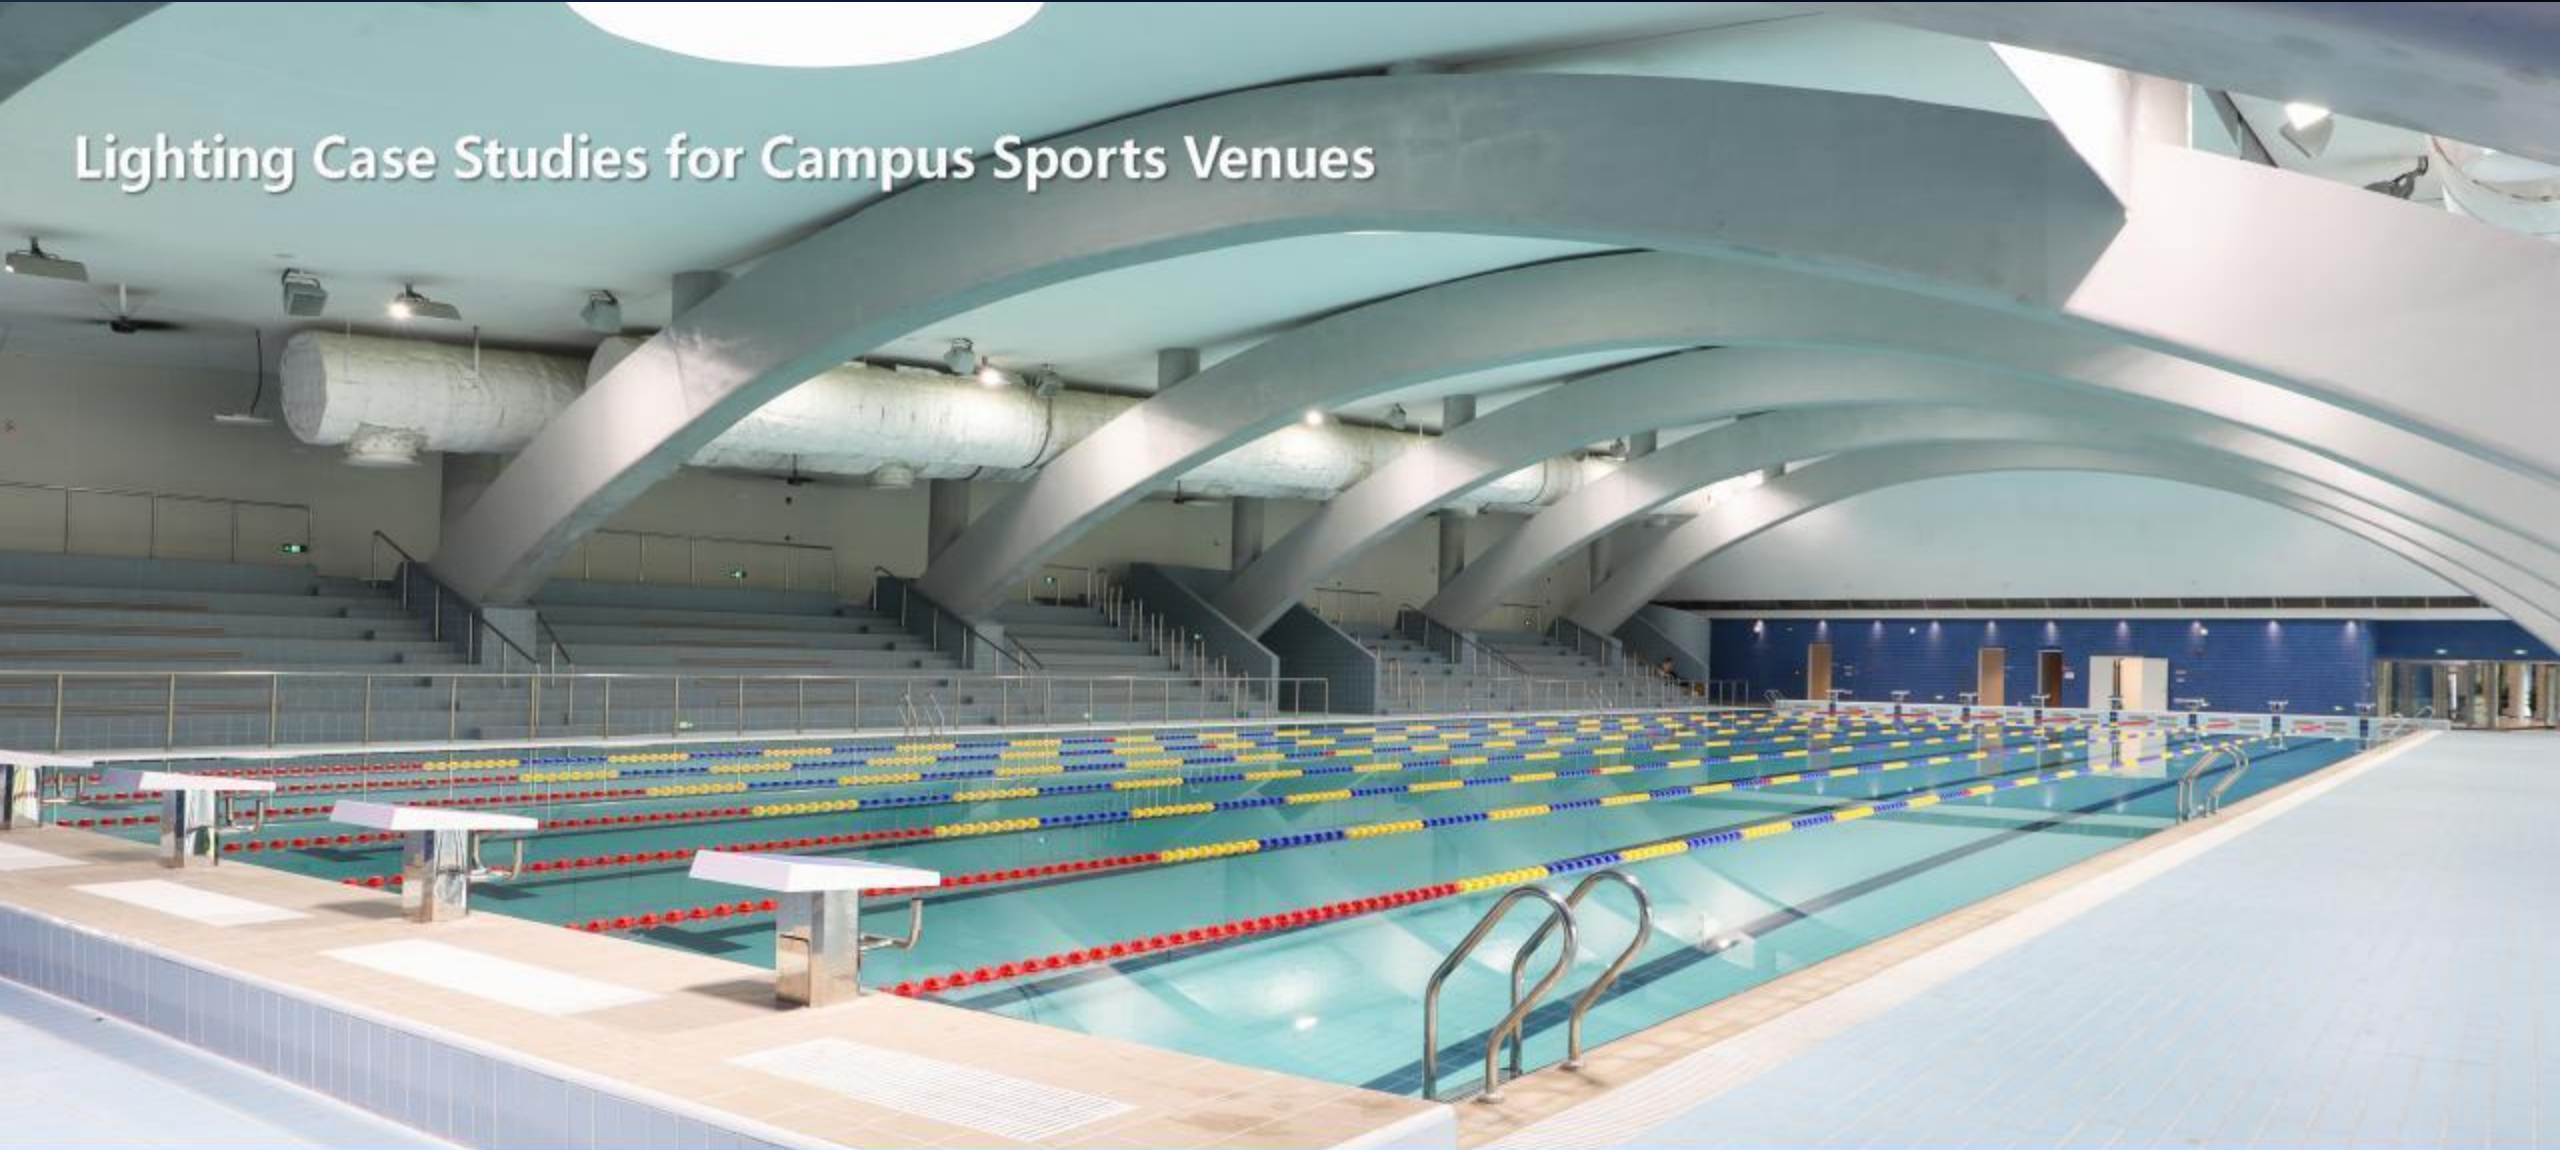

Shandong Wulian Sports Center-Swimming Pool

Seating Capacity: 4,500 seats

Lighting Class: Grade V

Vertical Illuminance: 1400 lux (TV broadcast standard)

Hosted Events: 25th Shandong Provincial Games

Lighting Case Studies for Campus Sports Venues