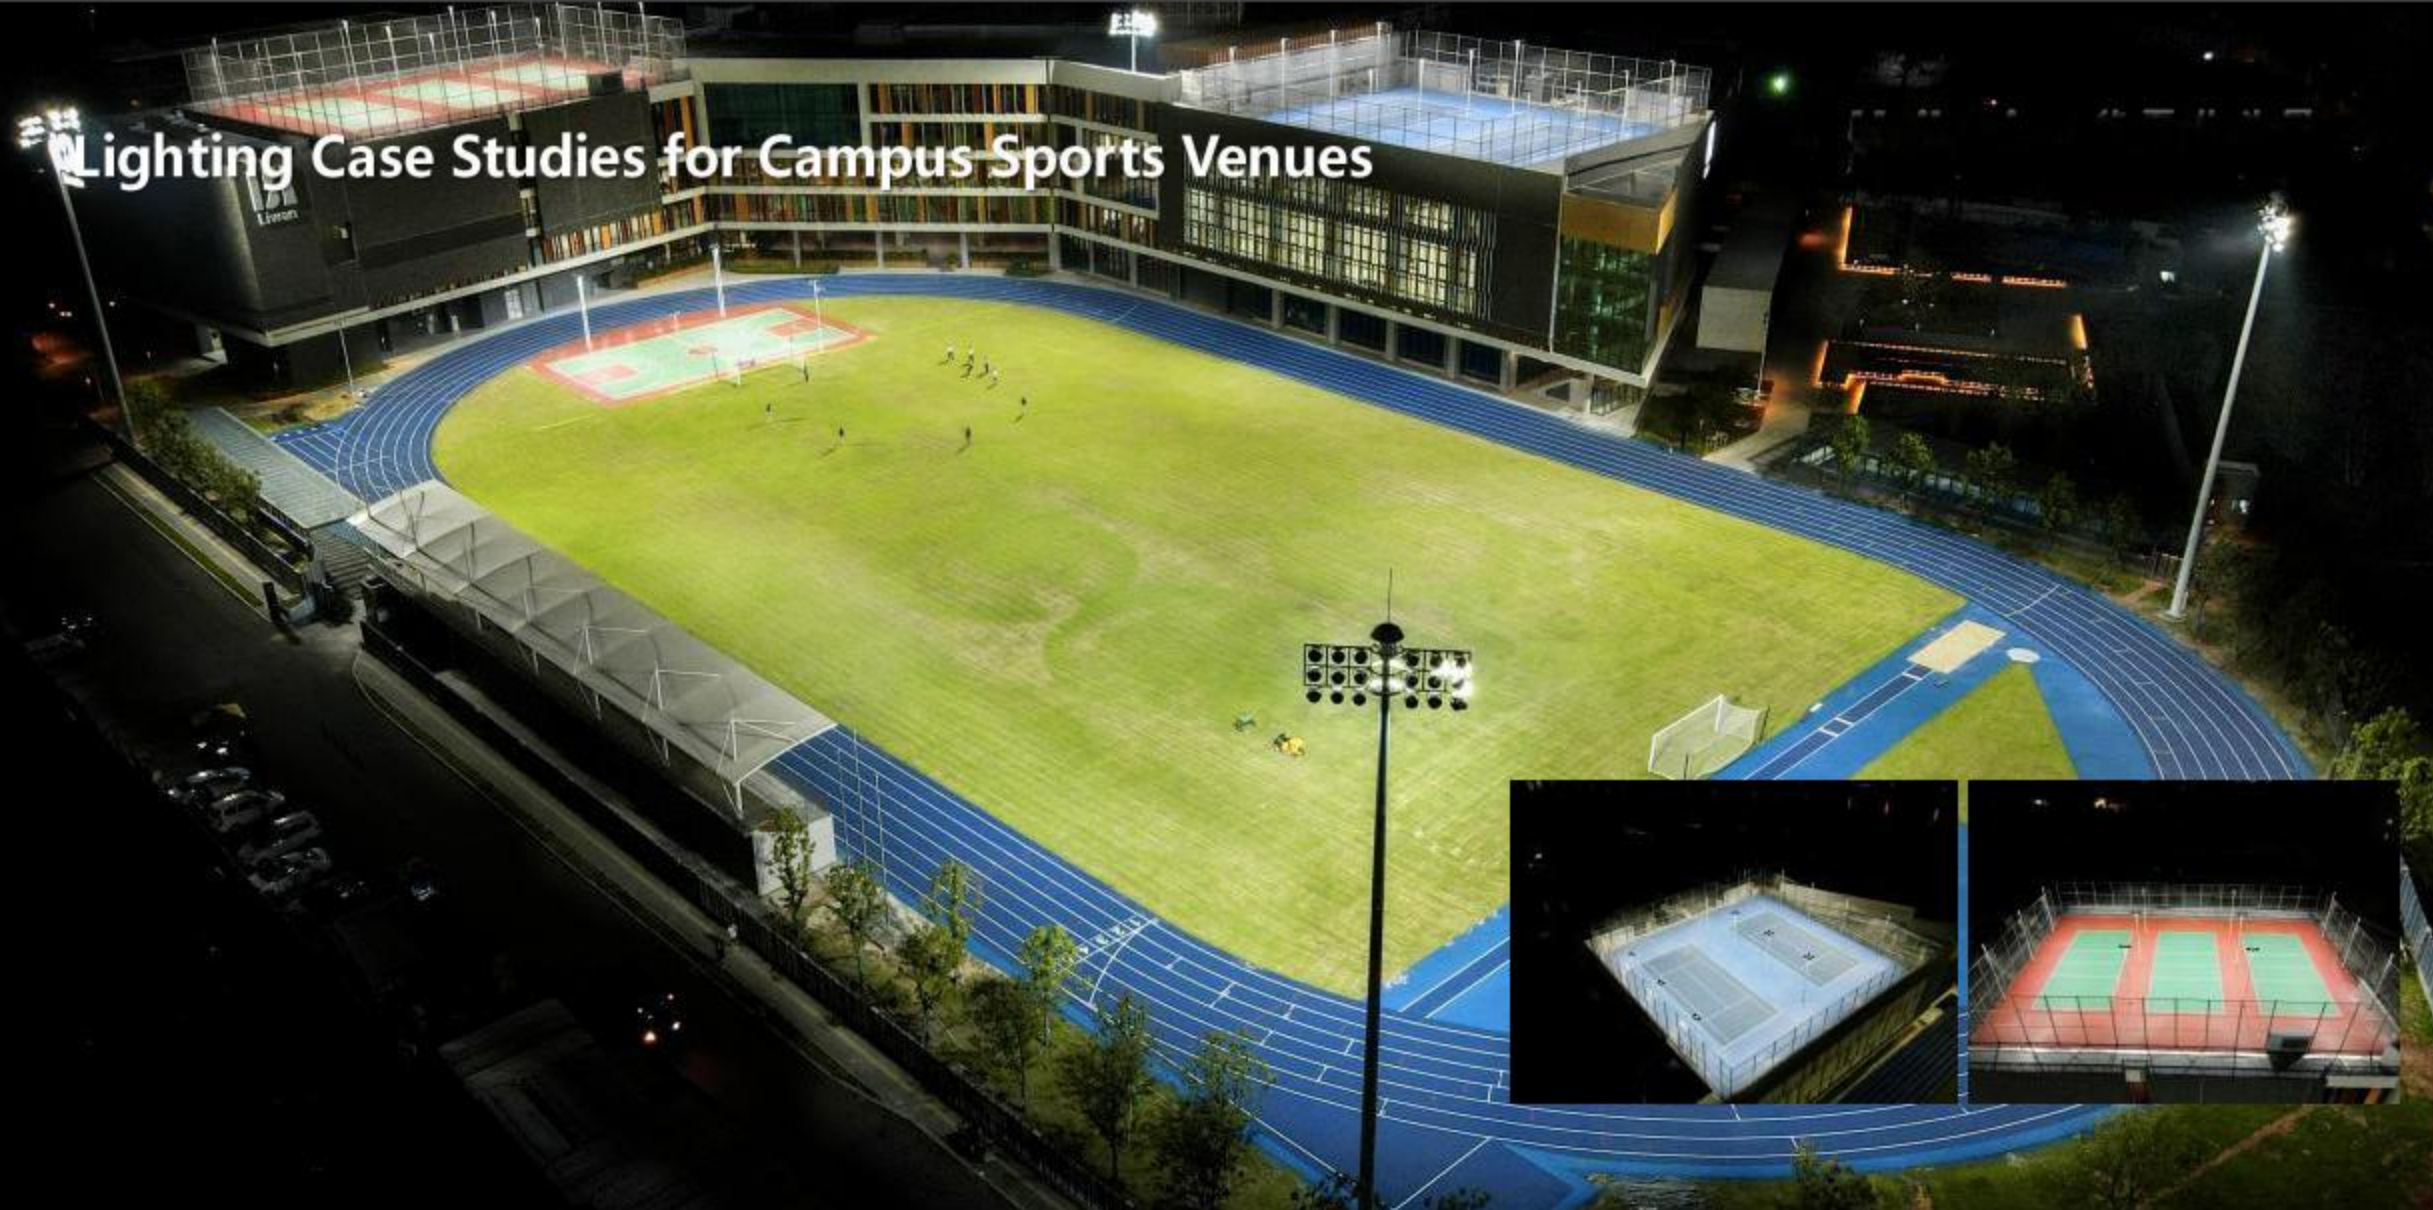

Lighting Case Studies for Campus Sports Venues

ISA International School - Guangzhou Liwan Campus (Stadium)

Facilities: football fields, basketball courts, and rooftop tennis courts, etc.